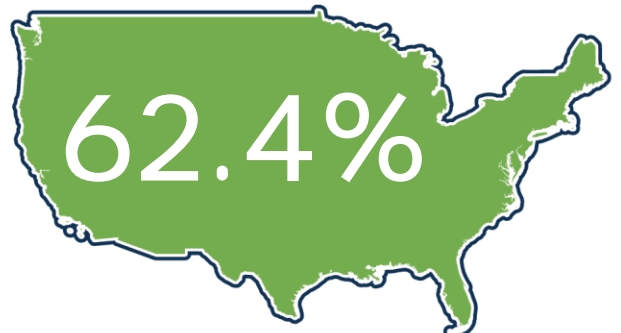

# 4.4%

National Unemployment Rate

## LABOR FORCE PARTICIPATION RATE\*

16+: **63.8%**

25-44: 86.0%

25-54: 85.5%

National Labor Force

Open Job Postings