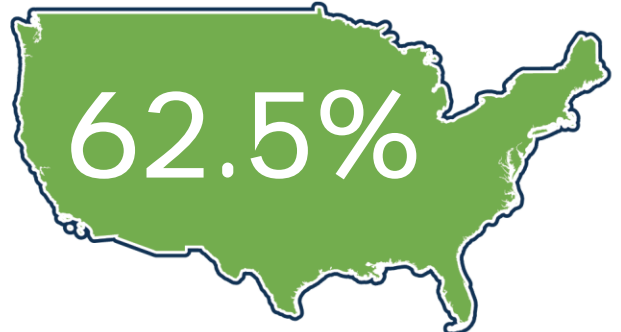

National Unemployment Rate

LABOR FORCE PARTICIPATION RATE*

16+: **63.5%**

25-44: 86.1%

25-54: 85.5%

National Labor Force

Open Job Postings

84,578

Jobs

As of December 27, 2024

Weekly UI Continued Claims

24,631

Filed Week Ending December 28, 2024

Source: Local Area Unemployment Statistics, Bureau of Labor Statistics; Indiana Career Connect

* The percentage of Hoosiers 16 and older who are either working or actively looking for work. Those not in the labor force include primarily, students, retirees and other non-working populations, such as individuals unable to work due to a disability or illness, or adults responsible for their family's childcare needs.