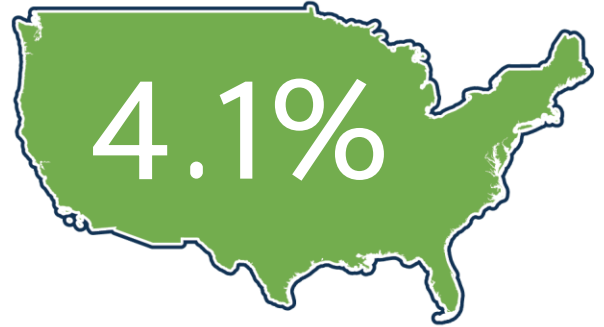

December Indiana Employment

Released January 28, 2025

Unemployment Rate

*seasonally adjusted

Unemployment Rate

4.5%

December 2024 Indiana

4.4%

National Unemployment Rate

LABOR FORCE PARTICIPATION RATE*

16+: **63.5%**

25-44: 86.1%

25-54: 85.5%

National Labor Force

Open Job Postings

84,578