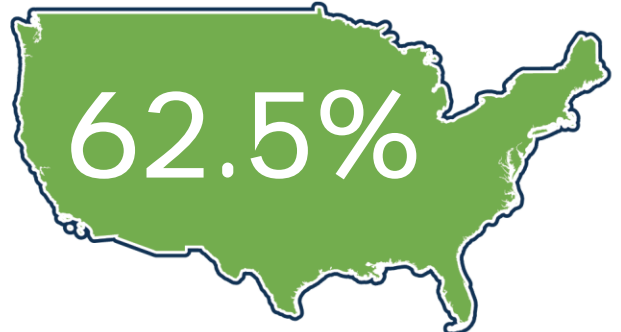

National Unemployment Rate

LABOR FORCE PARTICIPATION RATE*

16+: **63.4%**

25-44: 85.8%

25-54: 85.1%

National Labor Force

Open Job Postings

92,158

Jobs

As of November 28, 2024

Weekly UI Continued Claims

20,931

Filed Week Ending November 30, 2024

Source: Local Area Unemployment Statistics, Bureau of Labor Statistics; Indiana Career Connect

* The percentage of Hoosiers 16 and older who are either working or actively looking for work. Those not in the labor force include primarily, students, retirees and other non-working populations, such as individuals unable to work due to a disability or illness, or adults responsible for their family's childcare needs.