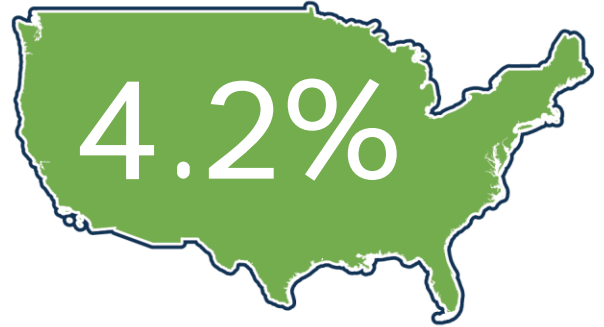

November Indiana Employment

Released December 20, 2024

Unemployment Rate

*seasonally adjusted

Unemployment Rate

4.4%

November 2024 Indiana

4.4%

National Unemployment Rate

LABOR FORCE PARTICIPATION RATE*

16+: **63.4%**

25-44: 85.8%

25-54: 85.1%

National Labor Force

Open Job Postings

92,158