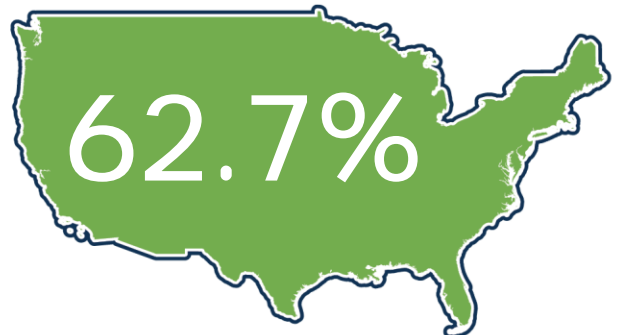

# 4.2%

National Unemployment Rate

## LABOR FORCE PARTICIPATION RATE\*

16+: **63.0%**

25-44: 85.2%

25-54: 84.7%

National Labor Force

Open Job Postings