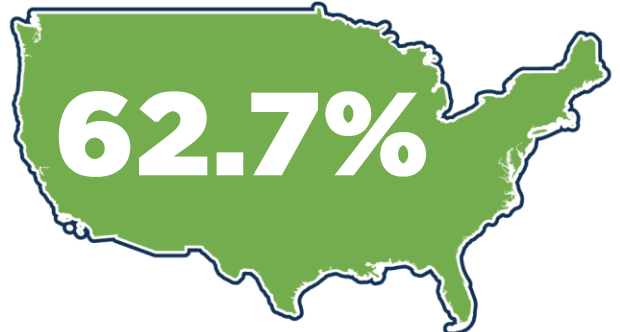

## LABOR FORCE PARTICIPATION RATE\*

16+: **62.5%**

25-44: **81.4%**

25-54: **81.0%**

National Labor Force

Open Job Postings