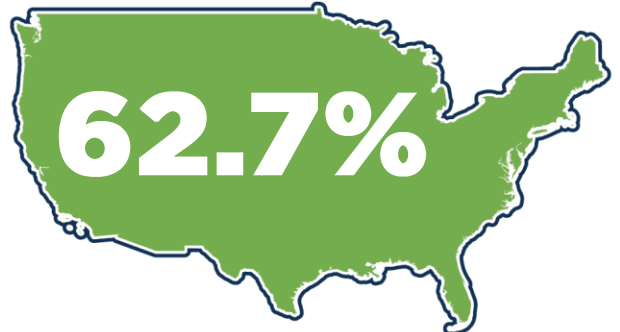

## LABOR FORCE PARTICIPATION RATE\*

16+: **62.6%**

25-44: **81.4%**

25-54: **81.0%**

National Labor Force

Open Job Postings