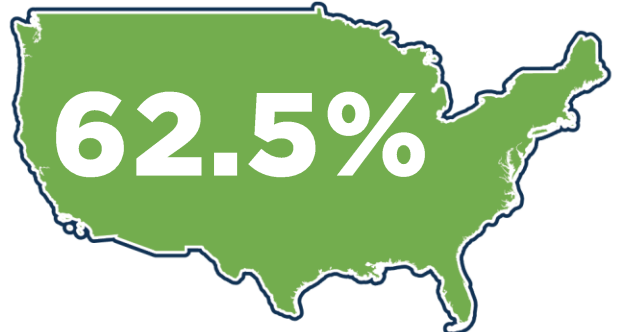

3.5%

National Unemployment Rate

LABOR FORCE PARTICIPATION RATE*

16+: **63.0%**

25-44: **81.8%**

25-54: **81.5%**

National Labor Force

Open Job Postings

98,653

Jobs

As of March 4, 2024

Weekly UI Continued Claims

26,379

Filed Week Ending Feb. 24, 2024

Source: Local Area Unemployment Statistics, Bureau of Labor Statistics; Indiana Career Connect

* The percentage of Hoosiers 16 and older who are either working or actively looking for work. Those not in the labor force include primarily, students, retirees and other non-working populations, such as individuals unable to work due to a disability or illness, or adults responsible for their family's childcare needs.