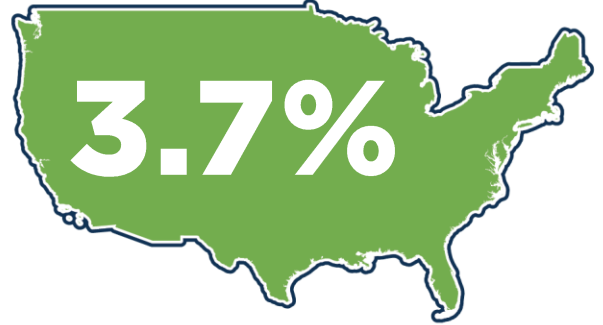

SNAPSHOT

January Indiana Employment

Released March 11, 2024

Unemployment Rate

**seasonally adjusted*

Unemployment Rate

3.5%

December 2023 Indiana

3.5%

National Unemployment Rate

LABOR FORCE PARTICIPATION RATE*

16+: **63.0%**

25-44: **81.8%**

25-54: **81.5%**

National Labor Force

Open Job Postings