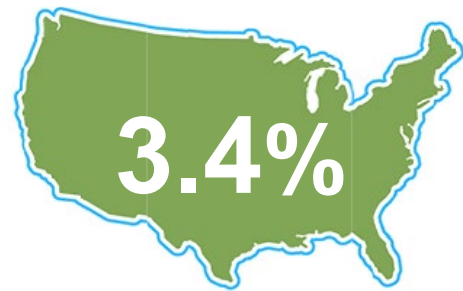

Released May 19, 2023

UNEMPLOYMENT RATE **seasonally adjusted*

March 2023
Indiana was

3.1%

National
Unemployment
Rate is

LABOR FORCE PARTICIPATION RATE

Labor Force
Participation Rate

63.6%

National Labor Force Rate

126,185

Open Job Postings

*As of May 17, 2023

14,211

Regular UI Claims

Reference week (12th of the month) Input to
LAUS Unemployment Rate Model