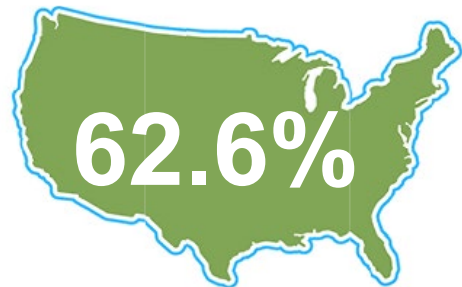

Released May 19, 2023

UNEMPLOYMENT RATE **seasonally adjusted*

March 2023
Indiana was

3.1%

National
Unemployment
Rate is

LABOR FORCE PARTICIPATION RATE

Labor Force
Participation Rate

63.6%

National Labor Force Rate

126,185

Open Job Postings

*As of May 17, 2023

14,211

Regular UI Claims

Reference week (12th of the month) Input to
LAUS Unemployment Rate Model