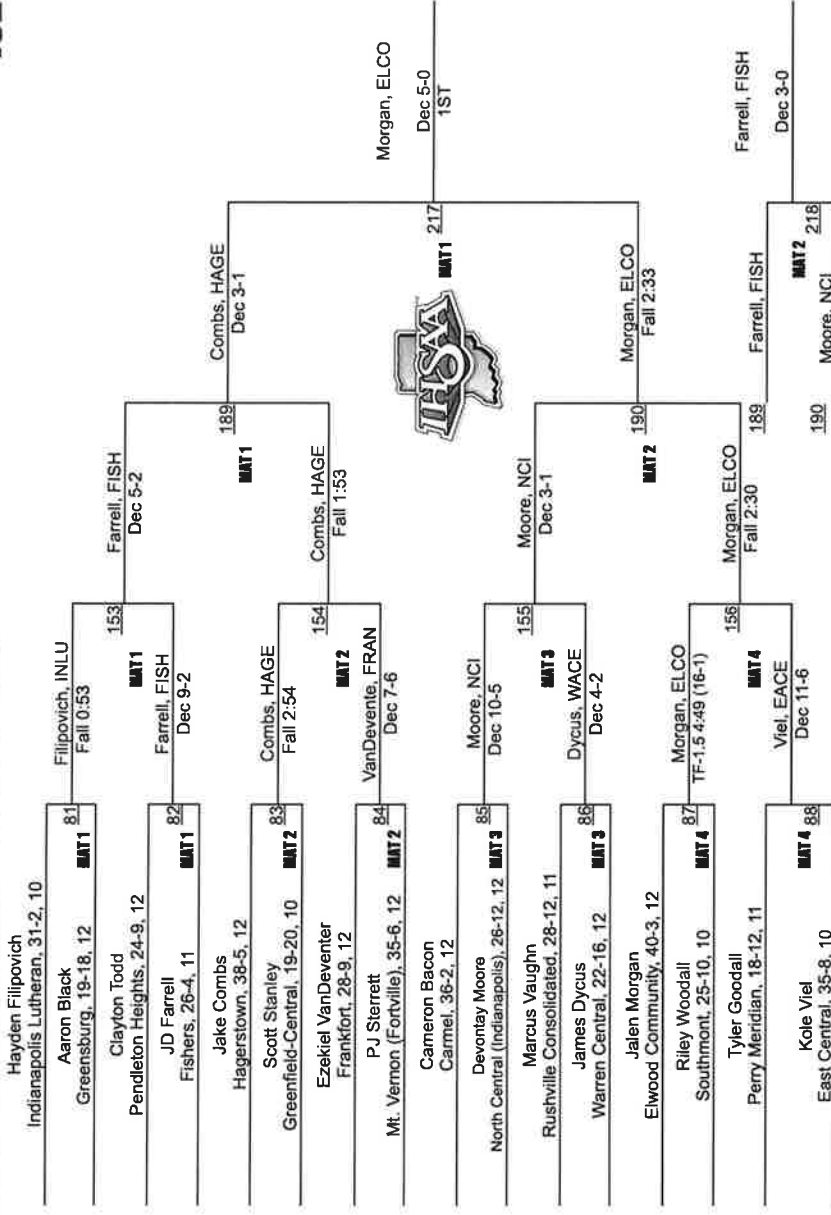

## cores

1	Roncalli	104.0
2	Indianapolis Cathedral	97.5
3	Warren Central	73.0
4	Perry Meridian	70.0
5	North Montgomery	45.0
6	Carmel	42.0
7	Shenandoah	40.0
8	Elwood Community	36.0
9	North Central (Indianapolis)	32.0
10	Hamilton Southeastern	30.0
11	Greenfield-Central	22.0
11	Zionsville	22.0
13	Mt. Vernon (Fortville)	20.0
14	Westfield	18.0
15	Hagerstown	16.0
16	Tipton	12.0
17	Lawrence Central	11.0
18	Fishers	9.0
18	New Palestine	9.0
20	Cambridge City Lincoln	8.0
21	Pendleton Heights	7.0
22	Centerville	6.0
22	East Central	6.0

# IHSAA Semi-State @ New Castle

182

# IHSAA Semi-State @ New Castle

195

#6 Rockne Hurley- Penn

Senior 32-2

Chandler Chapman- Jay County

Senior 16-2

#9 KJ Roudebush- Tipton

Senior 27-3

#17 Dakari Kenny- Pike

Senior 32-4

#3 Charlie Agnew- Huntington North

Senior 41-1

Grant Johnson- New Prairie

Senior 44-5

#5 Nick Willham- Greenwood Community

Senior 33-2