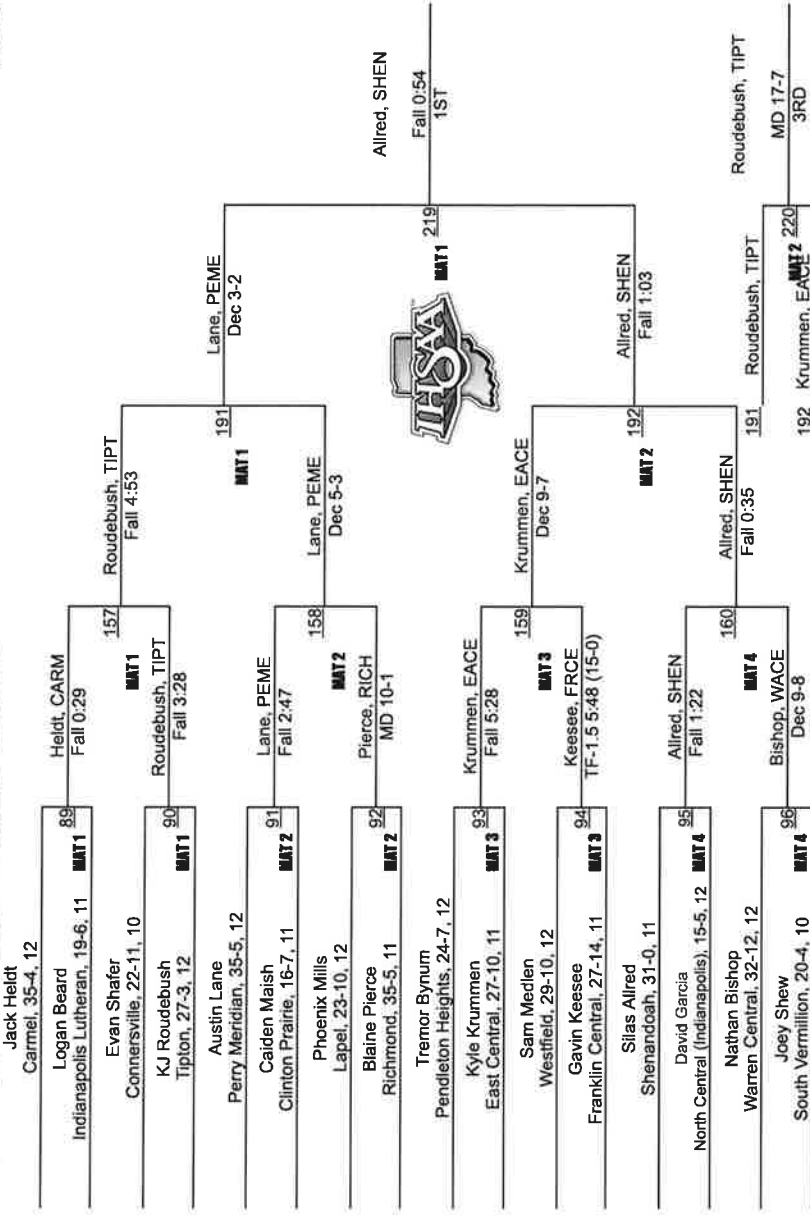

## cores

1	Roncalli	104.0
2	Indianapolis Cathedral	97.5
3	Warren Central	73.0
4	Perry Meridian	70.0
5	North Montgomery	45.0
6	Carmel	42.0
7	Shenandoah	40.0
8	Elwood Community	36.0
9	North Central (Indianapolis)	32.0
10	Hamilton Southeastern	30.0
11	Greenfield-Central	22.0
11	Zionsville	22.0
13	Mt. Vernon (Fortville)	20.0
14	Westfield	18.0
15	Hagerstown	16.0
16	Tipton	12.0
17	Lawrence Central	11.0
18	Fishers	9.0
18	New Palestine	9.0
20	Cambridge City Lincoln	8.0
21	Pendleton Heights	7.0
22	Centerville	6.0
22	East Central	6.0

# IHSAA Semi-State @ New Castle

182

# IHSAA Semi-State @ New Castle

195

#6 Rockne Hurley- Penn

Senior 32-2

Chandler Chapman- Jay County

Senior 16-2

#9 KJ Roudebush- Tipton

Senior 27-3

#17 Dakari Kenny- Pike

Senior 32-4

#3 Charlie Agnew- Huntington North

Senior 41-1

Grant Johnson- New Prairie

Senior 44-5

#5 Nick Willham- Greenwood Community

Senior 33-2